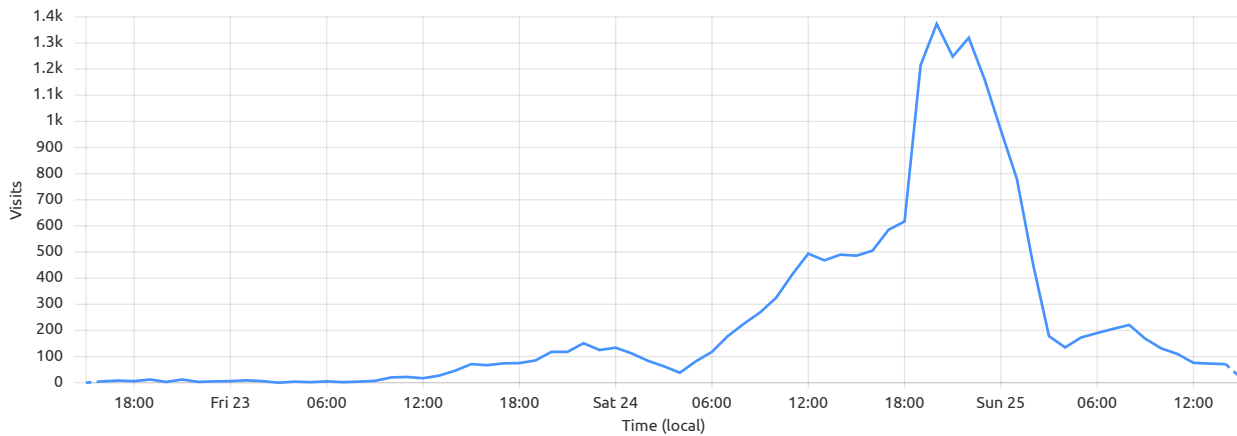

Web Analytics for all sites

Sep 22nd 2022 15:26 (UTC +08:00) → Sep 25th 2022 15:26 (UTC +08:00)

Filters:

Host equals ttj.systemphoenix.net

Visits summary

When someone navigates to your website, either directly or from an external referer. One visit can consist of multiple page views.

All Referrer Host Country Path Browser ...

Total

17.07k

● ttj.systemphoenix.net

17.07k

Visits by country

Malaysia	16.75k
Singapore	255
Unknown states, other entities or organizations	18
United States	14
Thailand	12
Australia	4
Indonesia	4
Guam	2
Brunei Darussalam	2
China	1

1 to 10 of 11 items

Visits by source

Referers

None (direct)	9,125
www.systemphoenix.net	7,307
systemphoenix.net	153
lm.facebook.com	128
org.telegram.messenger	114

Paths

/	15,793
/202209/pemenang	477
/202209/orang	353
/login-m.php	137
/202209/kelasl	58