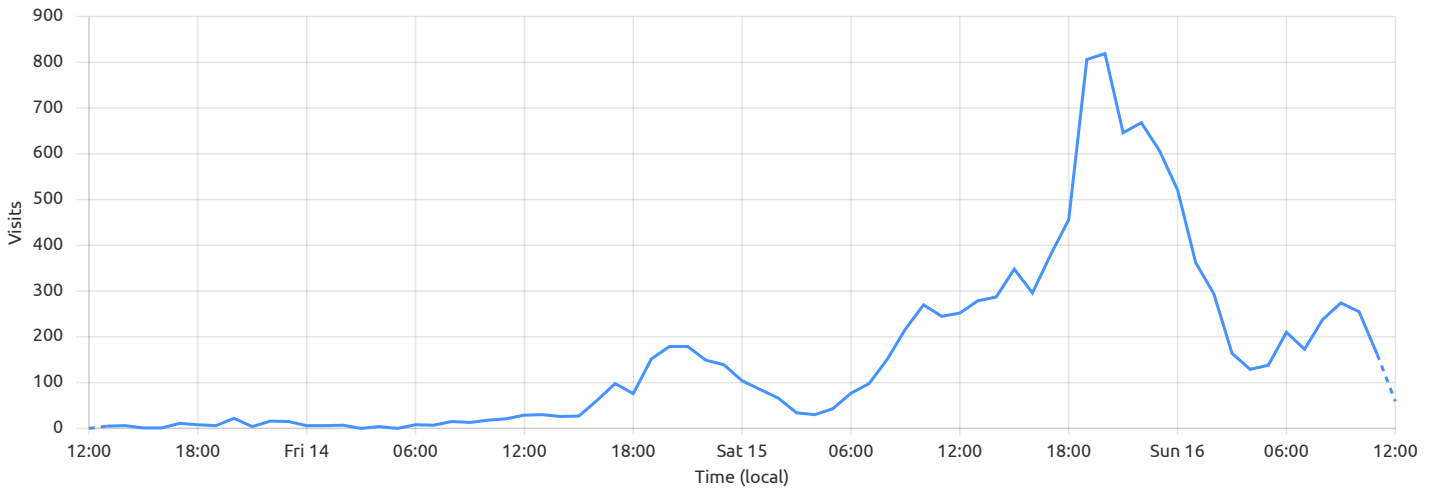

Web Analytics for all sites

Oct 13th 2022 12:25 (UTC +08:00) → Oct 16th 2022 12:25 (UTC +08:00)

Filters:

Host equals ttj.systemphoenix.net

Visits summary

When someone navigates to your website, either directly or from an external referer. One visit can consist of multiple page views.

All [Referer](#) [Host](#) [Country](#) [Path](#) [Browser](#) ...

Total **11.59k** ● ttj.systemphoenix.net **11.59k**

Visits by country

Country	Visits
Malaysia	11.33k
Singapore	183
United States	25
Indonesia	25
Australia	8
Brunei Darussalam	5
Vietnam	3
Guam	2
Thailand	2
United Kingdom	1