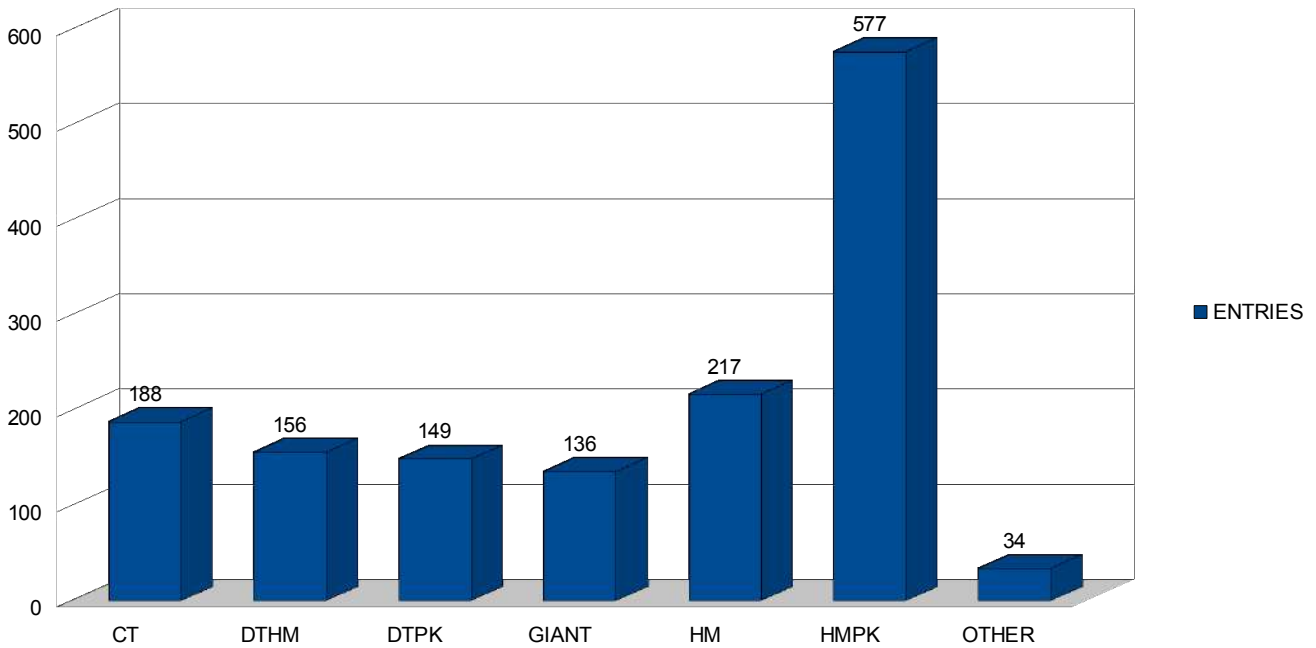

**Total Entries : 1457**

**Total Players : 538**

**Total Classes : 201**

**Regular Class Players : 190**

**Junior Class Players : 268**

**Anak Class Players : 249**

**Optional Class Players : 144**

**Regular and Junior Class Players : 77**

**CONGRAT TO ALL WINNERS AND TQ FOR YOUR SUPPORT.**

CATEGORY	REGULAR	JUNIOR	ANAK	FEMALE	F&F	TRIAL	BREEDER	SPECIAL	TOTAL
CT	46	51	58	4	26		3		188
DTHM	29	65	40	2	17		3		156
DTPK	38	41	33	5	29		3		149
GIANT	35	27	47	3	18		6		136
HM	45	81	50	7	28	5	1		217
HMPK	164	175	163	12	33	21	9		577
OTHER						17		17	34
	<b>357</b>	<b>440</b>	<b>391</b>	<b>33</b>	<b>151</b>	<b>43</b>	<b>25</b>	<b>17</b>	<b>1457</b>