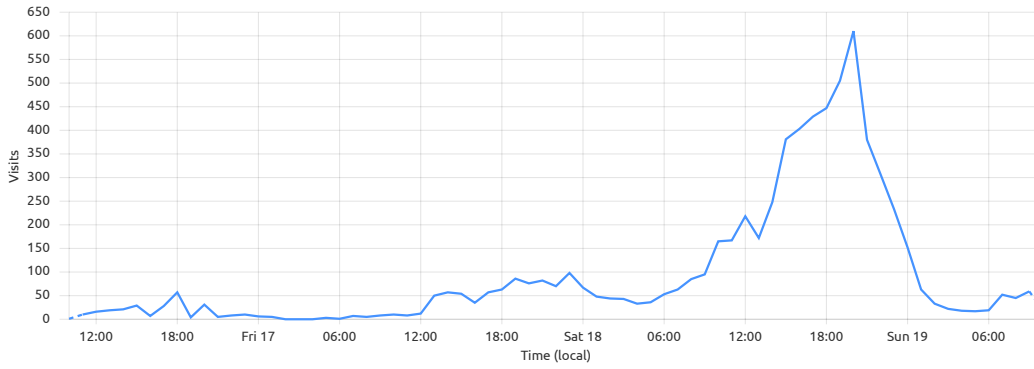

Web Analytics for all sites

Mar 16th 2023 10:23 (UTC +08:00) → Mar 19th 2023 10:23 (UTC +08:00)

Filters:

Host equals ttj.systemphoenix.net

Visits summary

When someone navigates to your website, either directly or from an external referer. One visit can consist of multiple page views.

All [Referer](#) [Host](#) [Country](#) [Path](#) [Browser](#) ...

Total

6.77k

○ ttj.systemphoenix.net

6.77k

Visits by country

Malaysia	6.55k
Singapore	156
Brunei Darussalam	47
Indonesia	8
United States	4
Thailand	3
Japan	3
Australia	1
Unknown states, other entities or organizations	1
Germany	0