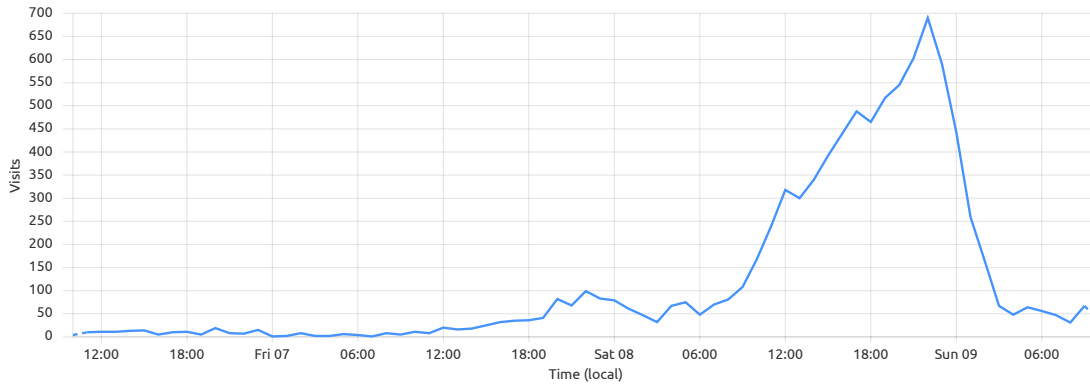

Filters:

Host equals ttj.systemphoenix.net

Visits summary

When someone navigates to your website, either directly or from an external referer. One visit can consist of multiple page views.

All [Referer](#) [Host](#) [Country](#) [Path](#) [Browser](#) ...

Total

8.8k

ttj.systemphoenix.net

8.8k

Visits by country

Malaysia	8.34k
Singapore	220
United States	116
Brunei Darussalam	50
Saudi Arabia	43
Unknown states, other entities or organizations	21
Indonesia	5
Thailand	1