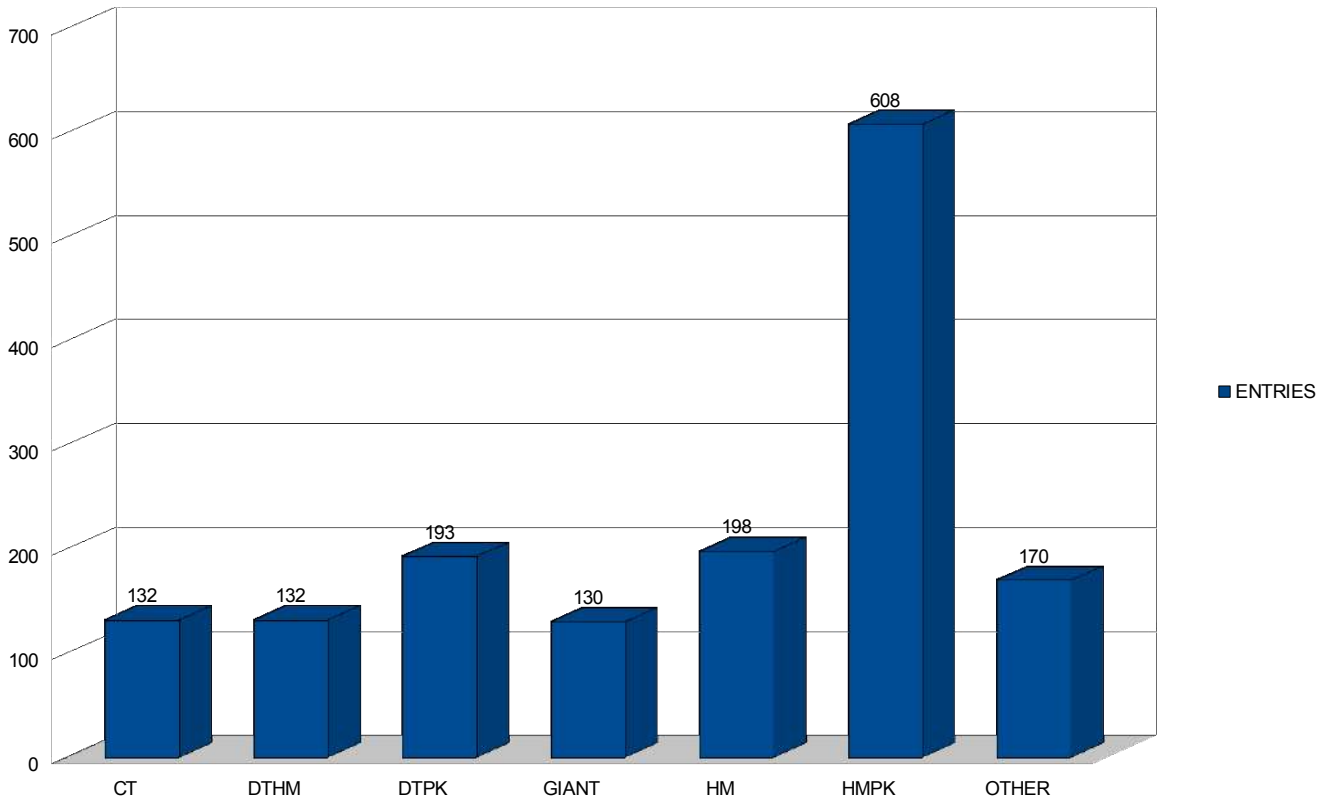

Total Entries : 1563

Total Players : 591

Total Classes : 220

Regular Class Players : 219

Junior Class Players : 264

Anak Class Players : 247

Optional Class Players : 138

Wild Class Players : 59

Regular and Junior Class Players : 95

Regular, Junior and Anak Class Players : 43

CONGRAT TO ALL WINNERS AND TQ FOR YOUR SUPPORT.

Syawal Betta Competition

Date : 5 - 7 May 2023

Venue : Seremban, Negeri 9

| CATEGORY | REGULAR | JUNIOR | ANAK | FEMALE | F&F | TRIAL | BREEDER | SPECIAL | WILDORI | WILDHYB | TOTAL |
|----------|------------|------------|------------|-----------|-----------|-----------|-----------|-----------|-----------|-----------|-------------|
| CT | 33 | 39 | 39 | 4 | 13 | | 4 | | | | 132 |
| DTHM | 47 | 36 | 30 | 2 | 11 | | 6 | | | | 132 |
| DTPK | 48 | 55 | 65 | 6 | 15 | | 4 | | | | 193 |
| GIANT | 44 | 31 | 37 | 3 | 13 | | 2 | | | | 130 |
| HM | 46 | 65 | 58 | 5 | 17 | 4 | 3 | | | | 198 |
| HMPK | 189 | 196 | 166 | 5 | 30 | 17 | 5 | | | | 608 |
| OTHER | | | | | | 12 | | 19 | 60 | 79 | 170 |
| | 407 | 422 | 395 | 25 | 99 | 33 | 24 | 19 | 60 | 79 | 1563 |