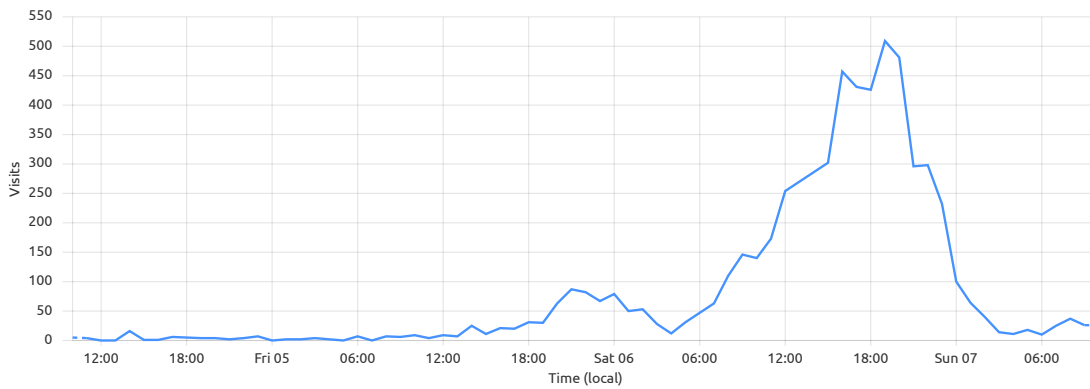

Web Analytics for all sites

May 4th 2023 10:46 (UTC +08:00) → May 7th 2023 10:46 (UTC +08:00)

Filters:

Host equals ttj.systemphoenix.net

Visits summary

When someone navigates to your website, either directly or from an external referer. One visit can consist of multiple page views.

All Referer Host Country Path Browser ...

Total

6.1k

ttj.systemphoenix.net

6.1k

Visits by country

Malaysia	5.78k
Singapore	192
United States	89
New Zealand	35
Thailand	3
Indonesia	2
United Kingdom	1

1 to 7 of 7 items