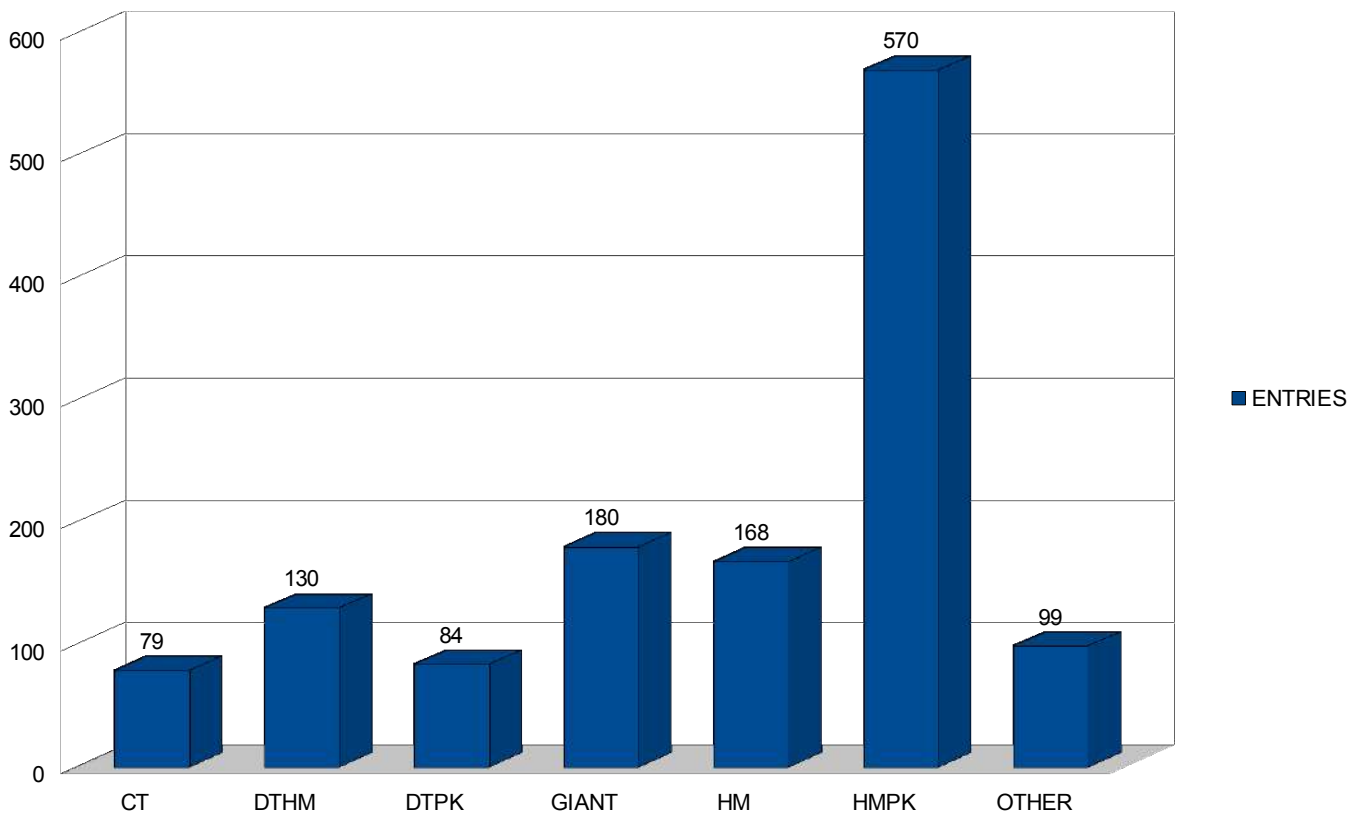

Total Entries : 1310

Total Players : 322

Total Classes : 137

Regular Class Players : 118

Junior Class Players : 160

Anak Class Players : 158

Optional Class Players : 85

Wild & Fighter Class Players : 23

Regular and Junior Class Players : 61

Regular, Junior and Anak Class Players : 35

CONGRAT TO ALL WINNERS AND TQ FOR YOUR SUPPORT.

BROTHER BETTAHOOD COMPETITION VOL.1

DATE : 23-25 JUNE 2023
VENUE : TAWAU, SABAH

CATEGORY	REGULAR	JUNIOR	ANAK	FEMALE	F&F	TRIAL	WIILD	FIGHTER	TOTAL
CT	14	27	28	8	2				79
DTHM	29	46	39		16				130
DTPK	28	23	20		13				84
GIANT	35	46	78	4	17				180
HM	34	69	47		18				168
HMPK	190	194	128		41	17			570
OTHER				39		26	15	19	99
	330	405	340	51	107	43	15	19	1310