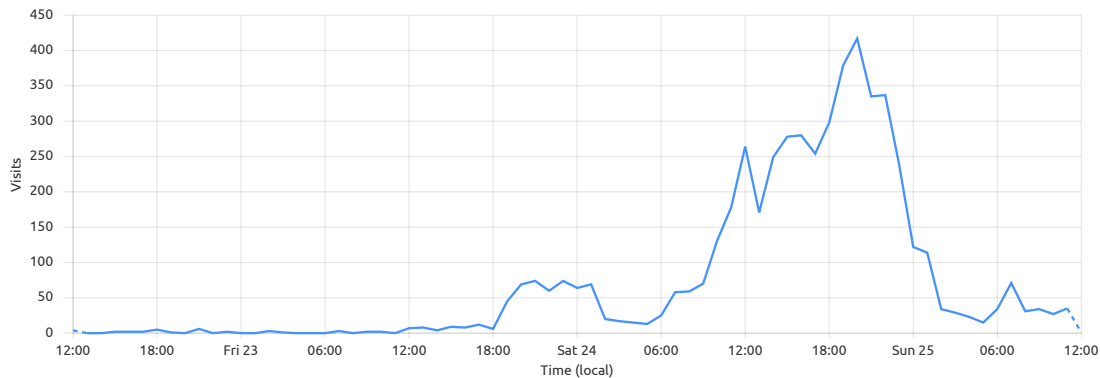

Web Analytics for all sites

Jun 22nd 2023 12:03 (UTC +08:00) → Jun 25th 2023 12:03 (UTC +08:00)

Filters:

Host equals ttj.systemphoenix.net

Visits summary

When someone navigates to your website, either directly or from an external referer. One visit can consist of multiple page views.

All Referrer Host Country Path Browser ...

Total

5.2k

○ ttj.systemphoenix.net

5.2k

Visits by country

Malaysia	4,11k
Singapore	734
Brunei Darussalam	302
Saudi Arabia	28
United States	15
Unknown states, other entities or organizations	4
Vietnam	2
Indonesia	1
Australia	0