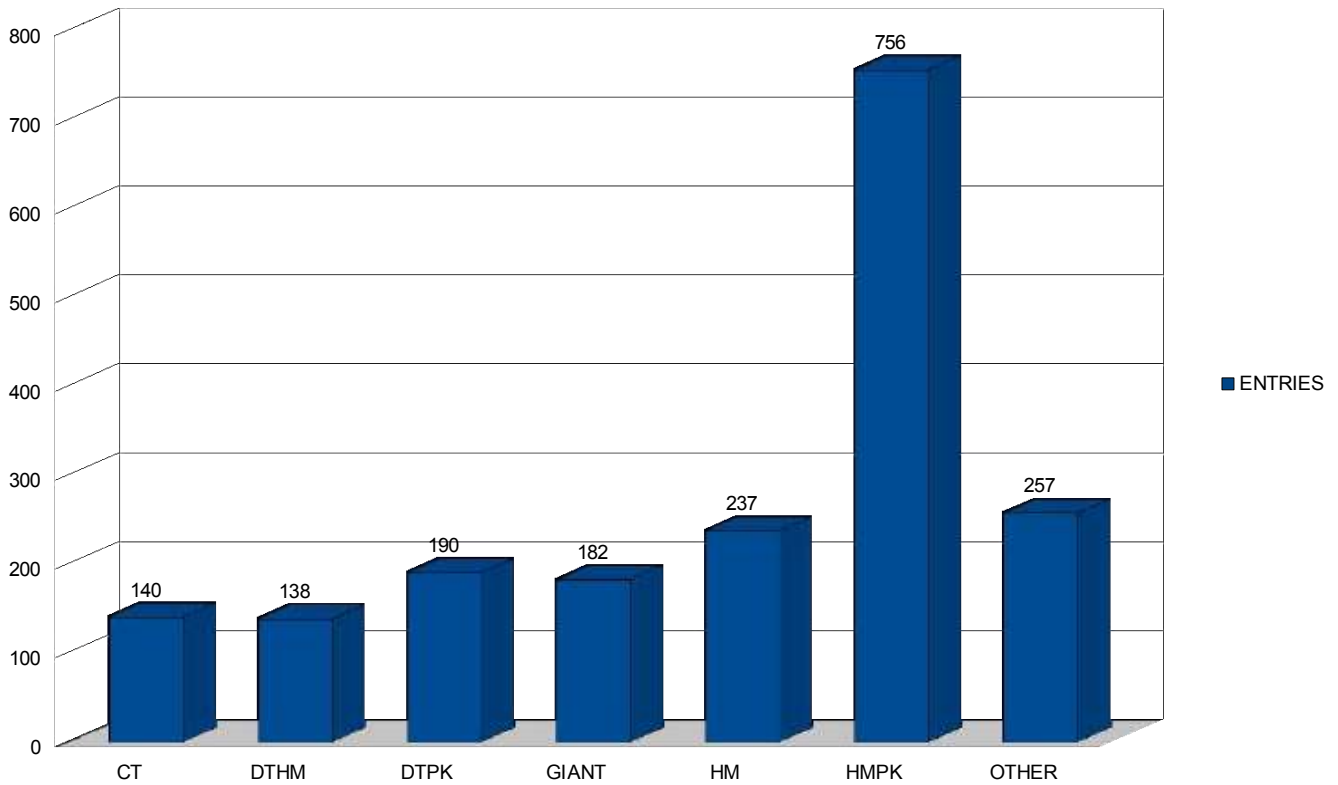

ABAM VELLFIRE BETTA COMPETITION

VENUE: SEREMBAN   TARIKH: 27-29/10/2023

CATEGORY	REGULAR	JUNIOR	ANAK	FEMALE	F&F	TRIAL	SPECIAL	WILDORI	WILDHYB	TOTAL
CT	34	48	33	8	17					140
DTHM	27	58	32	3	18					138
DTPK	49	62	49	3	27					190
GIANT	29	45	86	9	13					182
HM	53	84	65	11	24					237
HMPK	250	266	189	12	39					756
OTHER						55	36	75	91	257
	442	563	454	46	138	55	36	75	91	1900