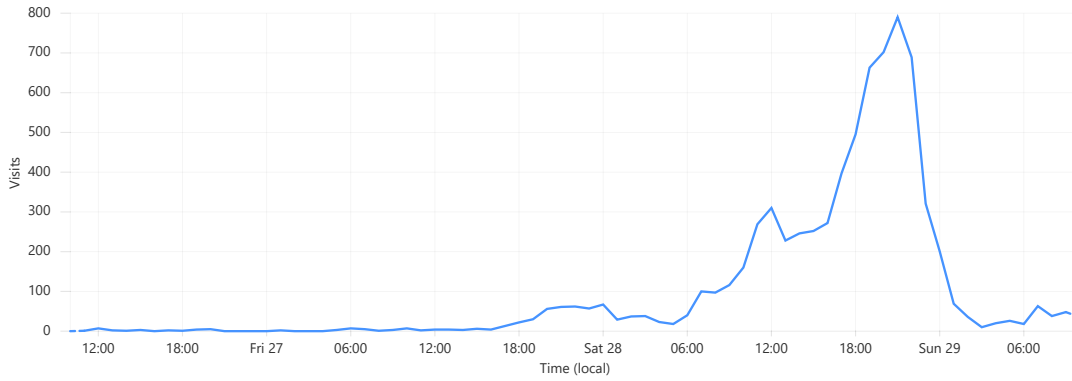

Web Analytics for all sites

Oct 26th 2023 10:55 (UTC +08:00) → Oct 29th 2023 10:55 (UTC +08:00)

Filters:

Host equals ttj.systemphoenix.net

Visits summary

When someone navigates to your website, either directly or from an external referer. One visit can consist of multiple page views.

All Referrer **Host** [ⓘ] Country Path Browser ...

Total

7.3k

○ ttj.systemphoenix.net

7.3k

Visits by country

Malaysia	6.65k
Singapore	449
Brunei Darussalam	92
Hong Kong	31
United States	23
Indonesia	22
Thailand	8
Unknown states, other entities or organizations	8
Taiwan	5
Philippines	4